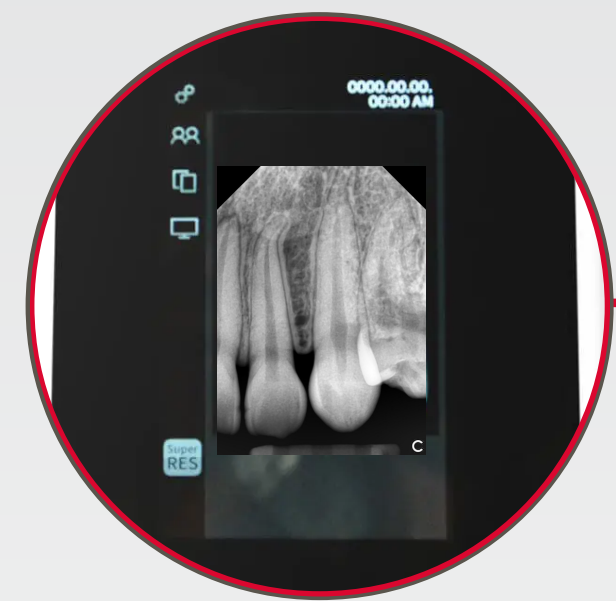

## EXPAND YOUR DIGITAL WORKFLOW

**LIGHT, COMPACT AND USER-FRIENDLY SCANNER**

**PROVIDE EASY INTERFACE WITH A 4-INCH TOUCH SCREEN**

**IMAGE PREVIEW ON A 4-INCH TOUCH SCREEN**

**SLEEP MODE SUPPORT FOR POWER SAVING**

**SUPPORT OF MULTI-USER PRACTICES**

**SUPPORT STAND-ALONE MODE WITH BUILT-IN MEMORY**

**IMAGES CAN BE SENT TO A DESIGNATED PC ON THE NETWORK LIST**

**IMAGES ARE SAVED ON A BUILT-IN MEMORY CARD UP TO 500 IMAGES**

## A SMALL, LIGHT AND COMPACTLY DESIGNED SCANNER

Vatech VSP is small and light so it can be set up in a small-sized dental clinic efficiently.

As a high-end device Vatech VSP has a 4-inch LCD touch screen which provides the largest image preview. The touchscreen offers quick and easy access to features.

Moreover, the ethernet cable enables rapid image transfer from scanner to pc. We developed Vatech VSP as a simple, fast, and easy way to diagnose a patient on chairside.