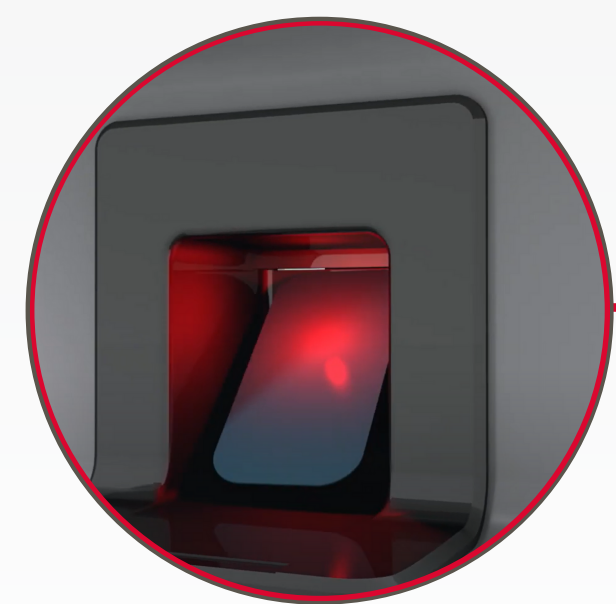

## EXPAND YOUR DIGITAL WORKFLOW

**LIGHT, COMPACT AND USER-FRIENDLY SCANNER**

**PROVIDE EASY INTERFACE WITH A 4-INCH TOUCH SCREEN**

**IMAGE PREVIEW ON A 4-INCH TOUCH SCREEN**

**SLEEP MODE SUPPORT FOR POWER SAVING**

**SUPPORT OF MULTI-USER PRACTICES**

**SUPPORT STAND-ALONE MODE WITH BUILT-IN MEMORY**

**IMAGES CAN BE SENT TO A DESIGNATED PC ON THE NETWORK LIST**

**IMAGES ARE SAVED ON A BUILT-IN MEMORY CARD UP TO 500 IMAGES**

## A SMALL, LIGHT AND COMPACTLY DESIGNED SCANNER

Vatech VSP is small and light so it can be set up in a small-sized dental clinic efficiently.

As a high-end device Vatech VSP has a 4-inch LCD touch screen which provides the largest image preview. The touchscreen offers quick and easy access to features.

Moreover, the ethernet cable enables rapid image transfer from scanner to pc. We developed Vatech VSP as a simple, fast, and easy way to diagnose a patient on chairside.